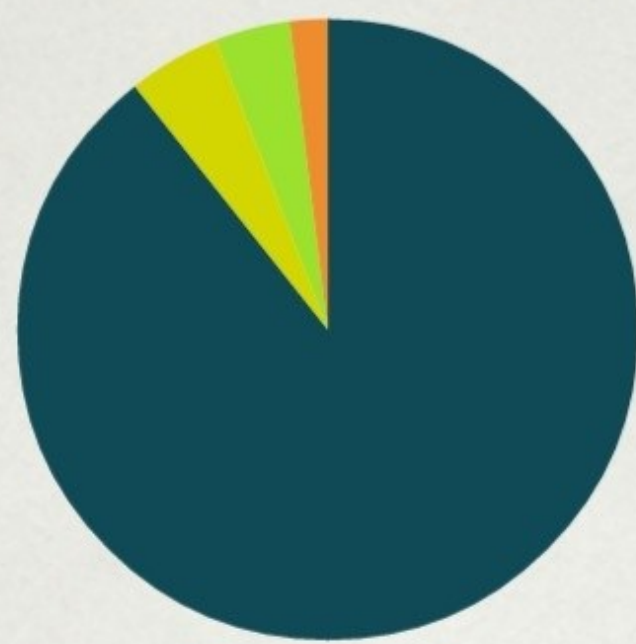

Volunteerism & the OCE

AY 2013-2014

Office of Civic Engagement

MC Volunteers through OCE Service Programs!

562
total volunteers

■ Students (89%) ■ Faculty & Staff (5%)
■ Community Members (4%) ■ Graduate Students (2%)